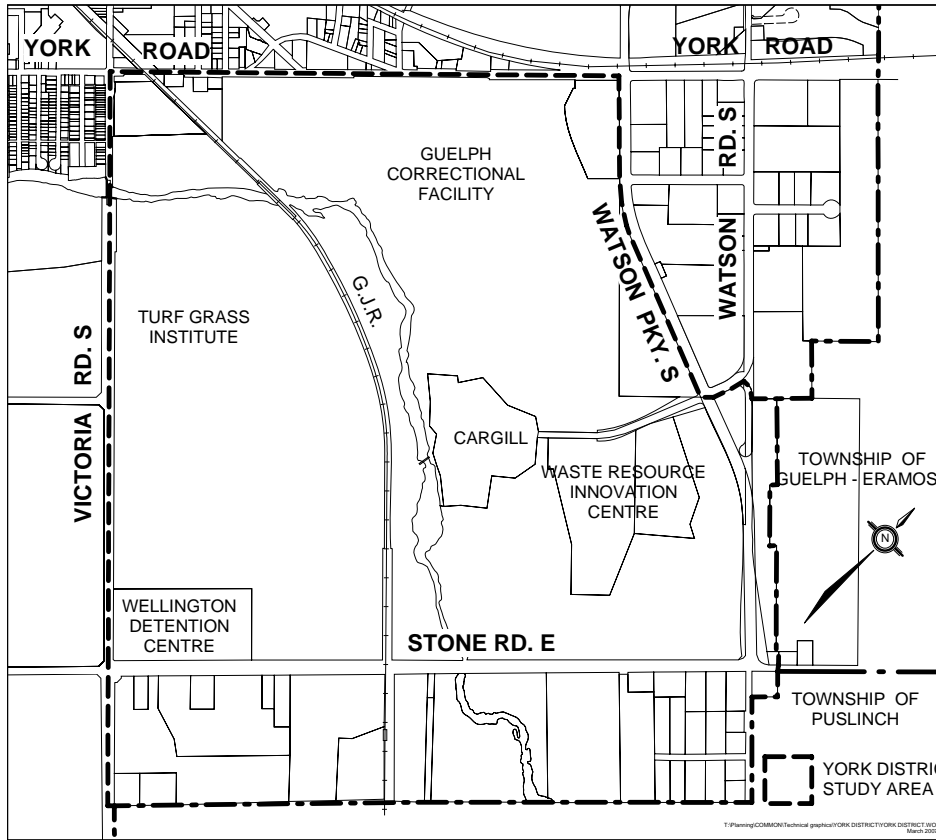

York District Study Area