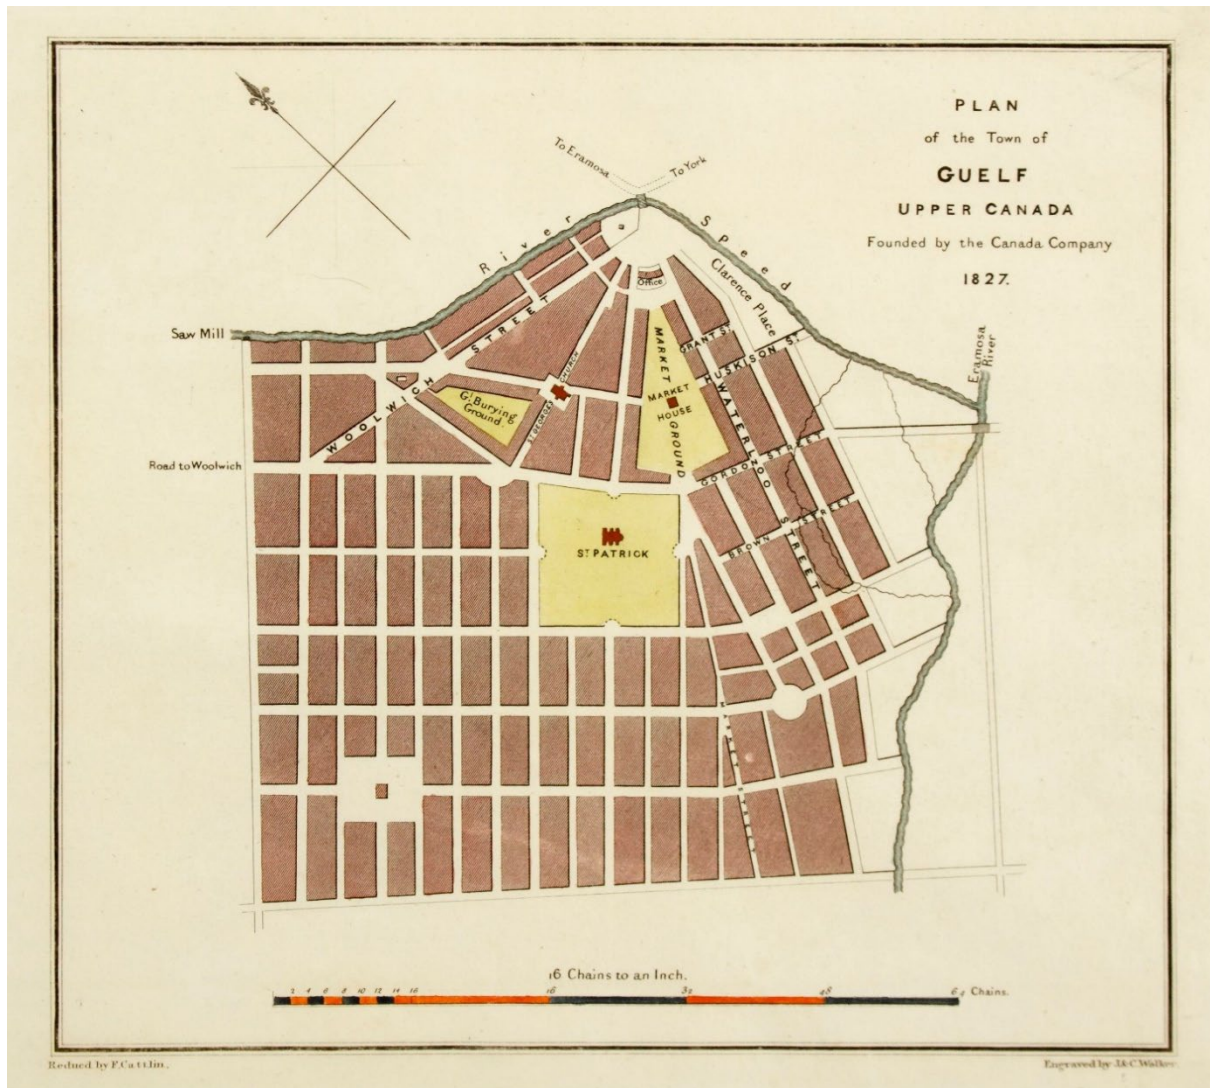

Municipal Register of Cultural Heritage Properties

Figure 1: Plan Map of the Town of Guelph, 1827

Disclaimer

The online version of the Municipal Register of Cultural Heritage Properties is a consolidation of the register records in effect as of July 2023. It is provided for information purposes only. The City of Guelph, its employees and agents, do not undertake to guarantee the validity of the contents of the associated data and will not be liable for any claims for damages or loss arising from their application or interpretation by any party. Please contact heritageplanning@guelph.ca to confirm property status.